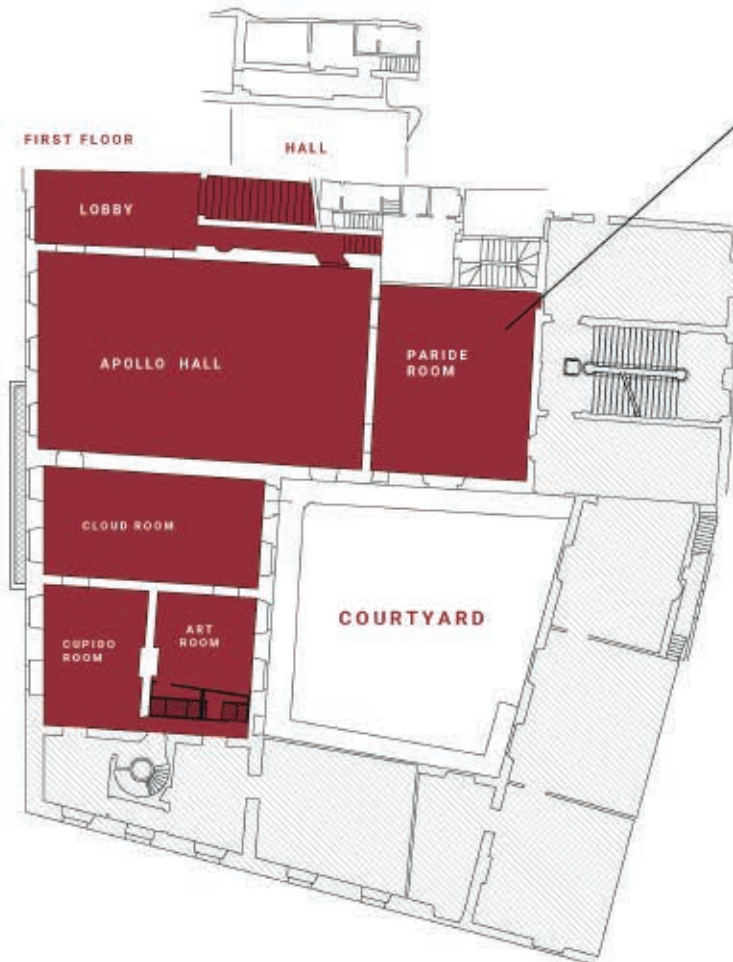

Paride Room

/ TECHNICAL DATA AND CAPACITIES

Area 85,97 mq
Dimensions 8,42x10,21 m

Theater 70
Horseshoe 20
Imperial table 24
Banqueting 80
Cocktail 120

/PLANIMETRY