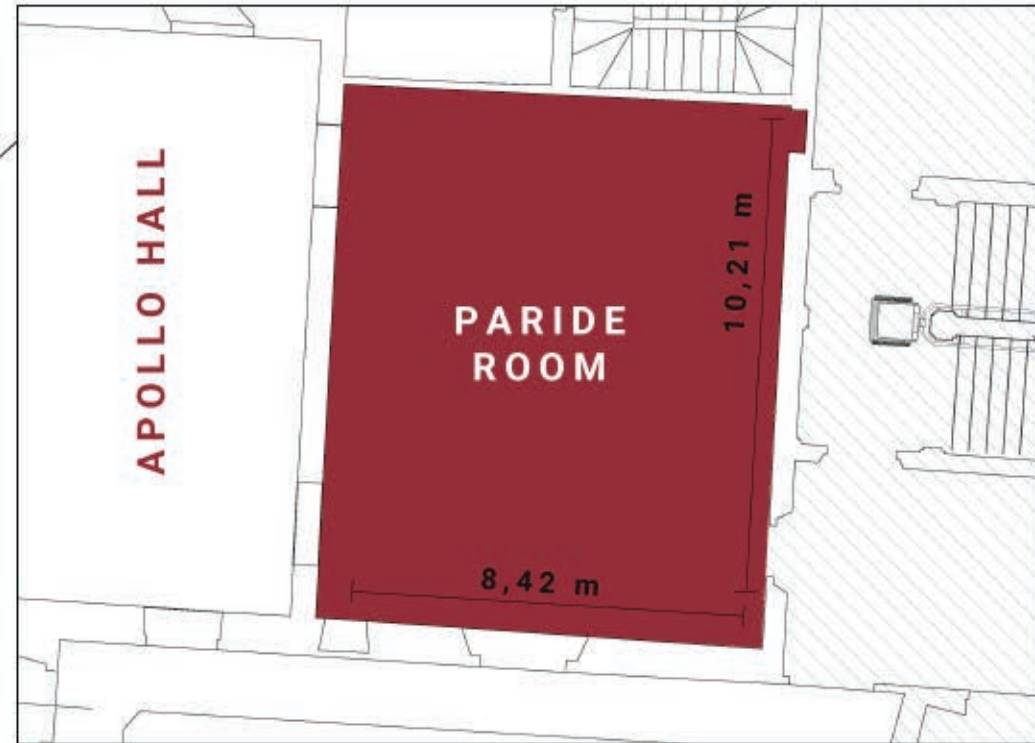

Paride Room

/ TECHNICAL DATA AND CAPACITIES

Area 85,97 mq
Dimensions 8,42x10,21 m

Theater 70
Horseshoe 20
Imperial table 24
Banqueting 80
Cocktail 120

/PLANIMETRY