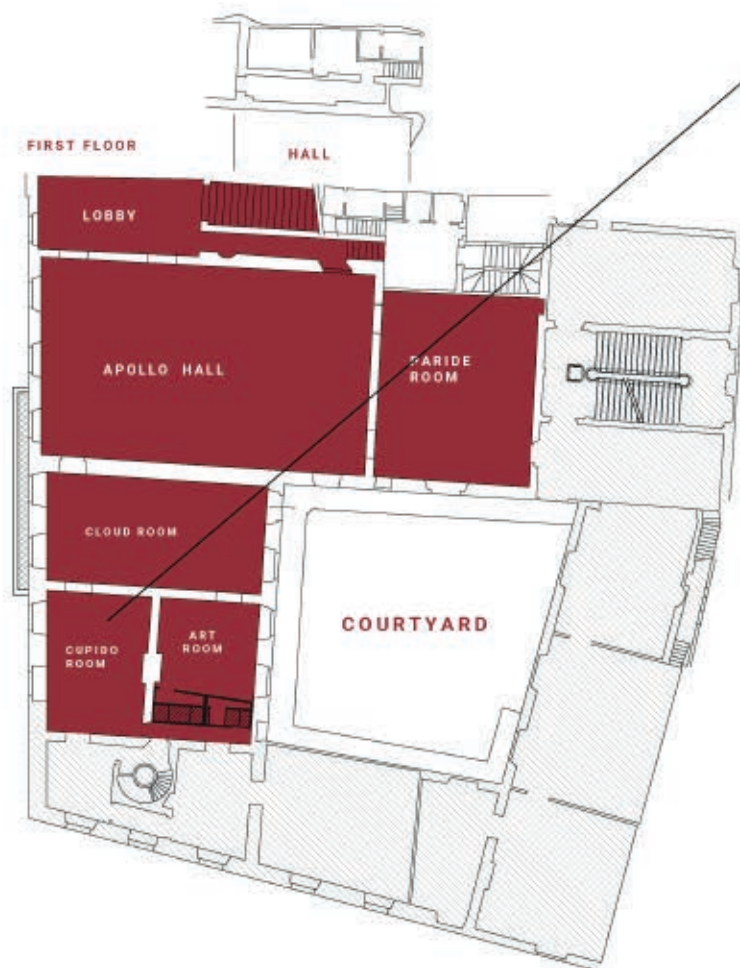

Cupido Room

/TECHNICAL DATA AND CAPACITIES

Area 41,8 mq
Dimensions 5,5x7,6 m

Theater 40
Banqueting 40
Cocktail 80

/PLANIMETRY