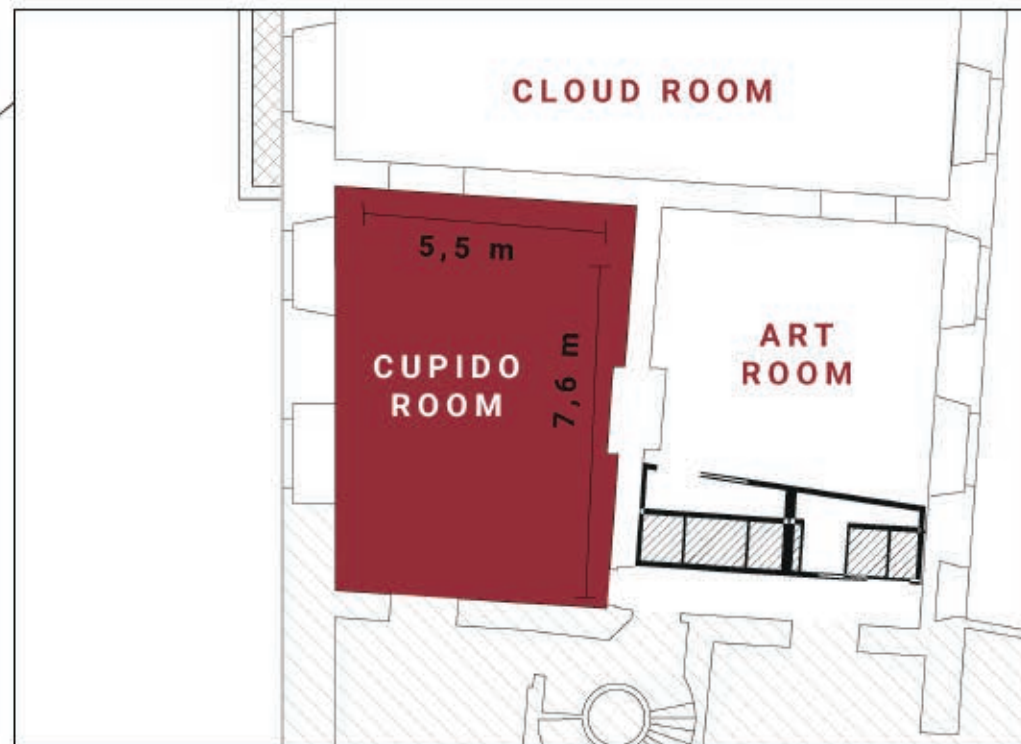

Cupido Room

/TECHNICAL DATA AND CAPACITIES

Area 41,8 mq
Dimensions 5,5x7,6 m

Theater 40
Banqueting 40
Cocktail 80

/PLANIMETRY